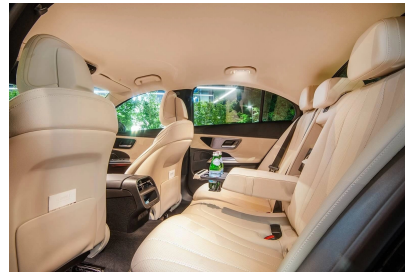

Contact:

Tel.: +44 20 3588 7000
Emergency phone: +44 7498 297228
E-mail:

Office:

Podium - Ealing Cross
85 Uxbridge Road
London W5 5TH

Company Details:

LDNChauffeur Worldwide
Licence: 458
Company No: 09252906